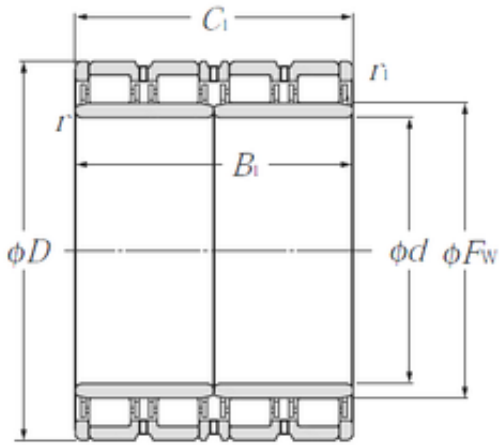

## 270 mm x 380 mm x 280 mm NTN 4R5405 4-Row Cylindrical Roller Bearings

Bearing No. 4R5405

Size	270x380x280 mm
Bore Diameter	270 mm
Outer Diameter	380 mm
Width	280 mm
d	270 mm
Fw	299,7 mm
D	380 mm
B	280 mm
C	280 mm
r min.	2,5 mm
r1 min.	2,5 mm
Weight	105 Kg
Basic dynamic load rating (C)	2 580 kN

4R5405 Bearing 2D drawings and 3D CAD models