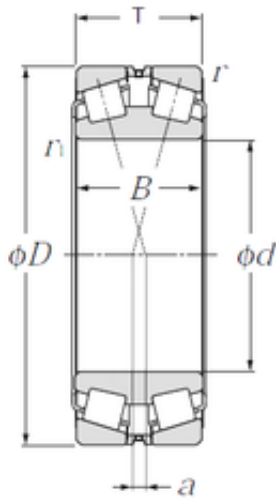

NTN BEARING CORP.OF

140 mm x 225 mm x 68 mm NTN 323128 Double Row Tapered Roller Bearings

Bearing No. 323128

Size	140x225x68 mm
Bore Diameter	140 mm
Outer Diameter	225 mm
Width	68 mm
d	140 mm
Fw	1 200 mm
D	225 mm
T	68 mm
B	68 mm
a	8 mm
r min.	2,5 mm
r1 min.	3 mm
Weight	10,7 Kg
Basic dynamic load rating (C)	390 kN
Basic static load rating (C0)	650 kN
Calculation factor (e)	0,37
Calculation factor (Y0)	1,76
Calculation factor (Y1)	1,8

323128 Bearing 2D drawings and 3D CAD models