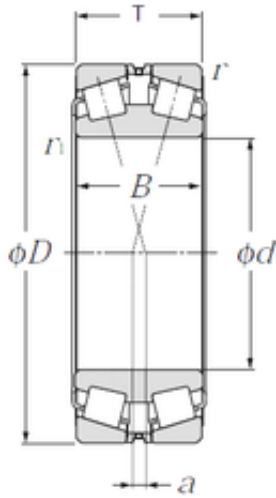

## 220 mm x 370 mm x 120 mm NTN 323144 Double Row Tapered Roller Bearings

Bearing No. 323144

Size	220x370x120 mm
Bore Diameter	220 mm
Outer Diameter	370 mm
Width	120 mm
d	220 mm
Fw	760 mm
D	370 mm
T	120 mm
B	120 mm
a	14 mm
r min.	4 mm
r1 min.	5 mm
Weight	52,2 Kg
Basic dynamic load rating (C)	1 220 kN
Basic static load rating (C0)	2 260 kN
Calculation factor (e)	0,4
Calculation factor (Y0)	1,64
Calculation factor (Y1)	1,68

323144 Bearing 2D drawings and 3D CAD models