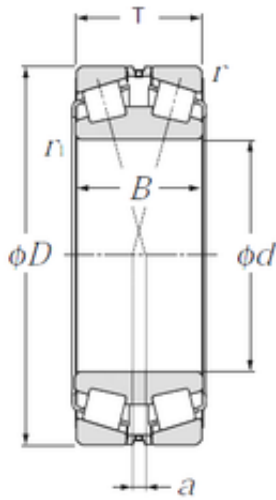

NTN BEARING CORP.OF

300 mm x 500 mm x 160 mm NTN 323160 Double Row Tapered Roller Bearings

Bearing No. 323160

Size	300x500x160 mm
Bore Diameter	300 mm
Outer Diameter	500 mm
Width	160 mm
d	300 mm
Fw	530 mm
D	500 mm
T	160 mm
B	160 mm
a	18 mm
r min.	5 mm
r1 min.	6 mm
Weight	126 Kg
Basic dynamic load rating (C)	2 100 kN
Basic static load rating (C0)	4 050 kN
Calculation factor (e)	0,4
Calculation factor (Y0)	1,64
Calculation factor (Y1)	1,68

323160 Bearing 2D drawings and 3D CAD models