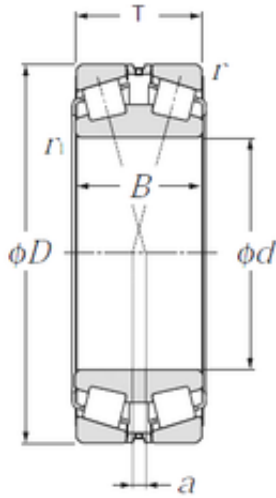

## 420 mm x 620 mm x 150 mm NTN 323084 Double Row Tapered Roller Bearings

Bearing No. 323084

Size	420x620x150 mm
Bore Diameter	420 mm
Outer Diameter	620 mm
Width	150 mm
d	420 mm
Fw	390 mm
D	620 mm
T	150 mm
B	150 mm
a	48,5 mm
r min.	5 mm
r1 min.	6 mm
Weight	154 Kg
Basic dynamic load rating (C)	2 650 kN
Basic static load rating (C0)	5 900 kN
Calculation factor (e)	0,37
Calculation factor (Y0)	1,76
Calculation factor (Y1)	1,8

323084 Bearing 2D drawings and 3D CAD models