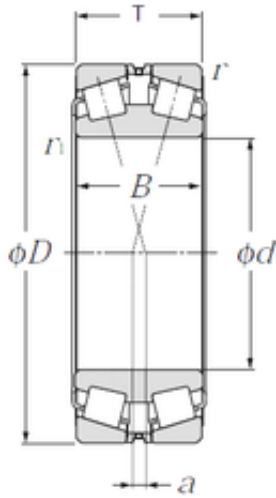

NTN BEARING CORP.OF

460 mm x 680 mm x 163 mm NTN 323092 Double Row Tapered Roller Bearings

Bearing No. 323092

Size	460x680x163 mm
Bore Diameter	460 mm
Outer Diameter	680 mm
Width	163 mm
d	460 mm
Fw	350 mm
D	680 mm
T	163 mm
B	163 mm
a	56,5 mm
r min.	6 mm
r1 min.	6 mm
Weight	201 Kg
Basic dynamic load rating (C)	3 050 kN
Basic static load rating (C0)	6 600 kN
Calculation factor (e)	0,37
Calculation factor (Y0)	1,76
Calculation factor (Y1)	1,8

323092 Bearing 2D drawings and 3D CAD models