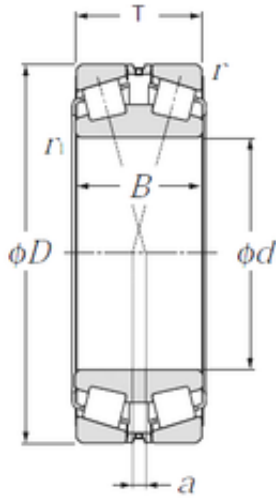

### 140 mm x 210 mm x 53 mm NTN 323028 Double Row Tapered Roller Bearings (Inside Direction)

Bearing No. 323028

Size	140x210x53 mm
Bore Diameter	140 mm
Outer Diameter	210 mm
Width	53 mm
d	140 mm
Fw	1 300 mm
D	210 mm
T	53 mm
B	53 mm
a	10 mm
r min.	2 mm
r1 min.	2,5 mm
Weight	6,4 Kg
Basic dynamic load rating (C)	300 kN
Basic static load rating (C0)	535 kN
Calculation factor (e)	0,37
Calculation factor (Y0)	1,8
Calculation factor (Y1)	1,84

323028 Bearing 2D drawings and 3D CAD models