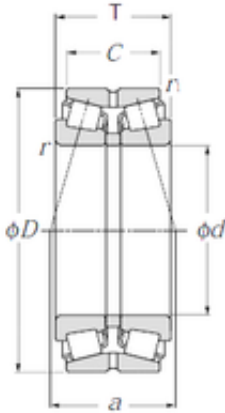

NTN BEARING CORP.OF

NTN 413134E1 Double Row Tapered Roller Bearings (Outside Direction)

Bearing No. 413134E1

413134E1 Bearing 2D drawings and 3D CAD models

Size	170x280x88 mm
Bore Diameter	170 mm
Outer Diameter	280 mm
Width	88 mm
d	170 mm
Fw	1 000 mm
D	280 mm
T	88 mm
C	78 mm
a	104 mm
r min.	3 mm
r1 min.	1 mm
Weight	19,5 Kg
Basic dynamic load rating (C)	550 kN
Basic static load rating (C0)	900 kN
Calculation factor (e)	0,4
Calculation factor (Y0)	1,64
Calculation factor (Y1)	1,68