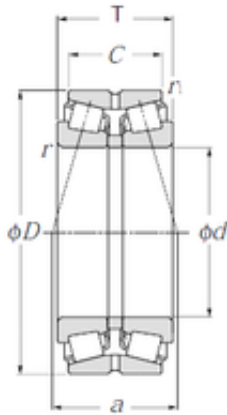

NTN BEARING CORP.OF

NTN 423036E1 Double Row Tapered Roller Bearings (Outside Direction)

Bearing No. 423036E1

423036E1 Bearing 2D drawings and 3D CAD models

Size	180x280x93 mm
Bore Diameter	180 mm
Outer Diameter	280 mm
Width	93 mm
d	180 mm
Fw	1 000 mm
D	280 mm
T	93 mm
C	74 mm
a	102 mm
r min.	3 mm
r1 min.	1 mm
Weight	19 Kg
Basic dynamic load rating (C)	580 kN
Basic static load rating (C0)	1 050 kN
Calculation factor (e)	0,37
Calculation factor (Y0)	1,76
Calculation factor (Y1)	1,8